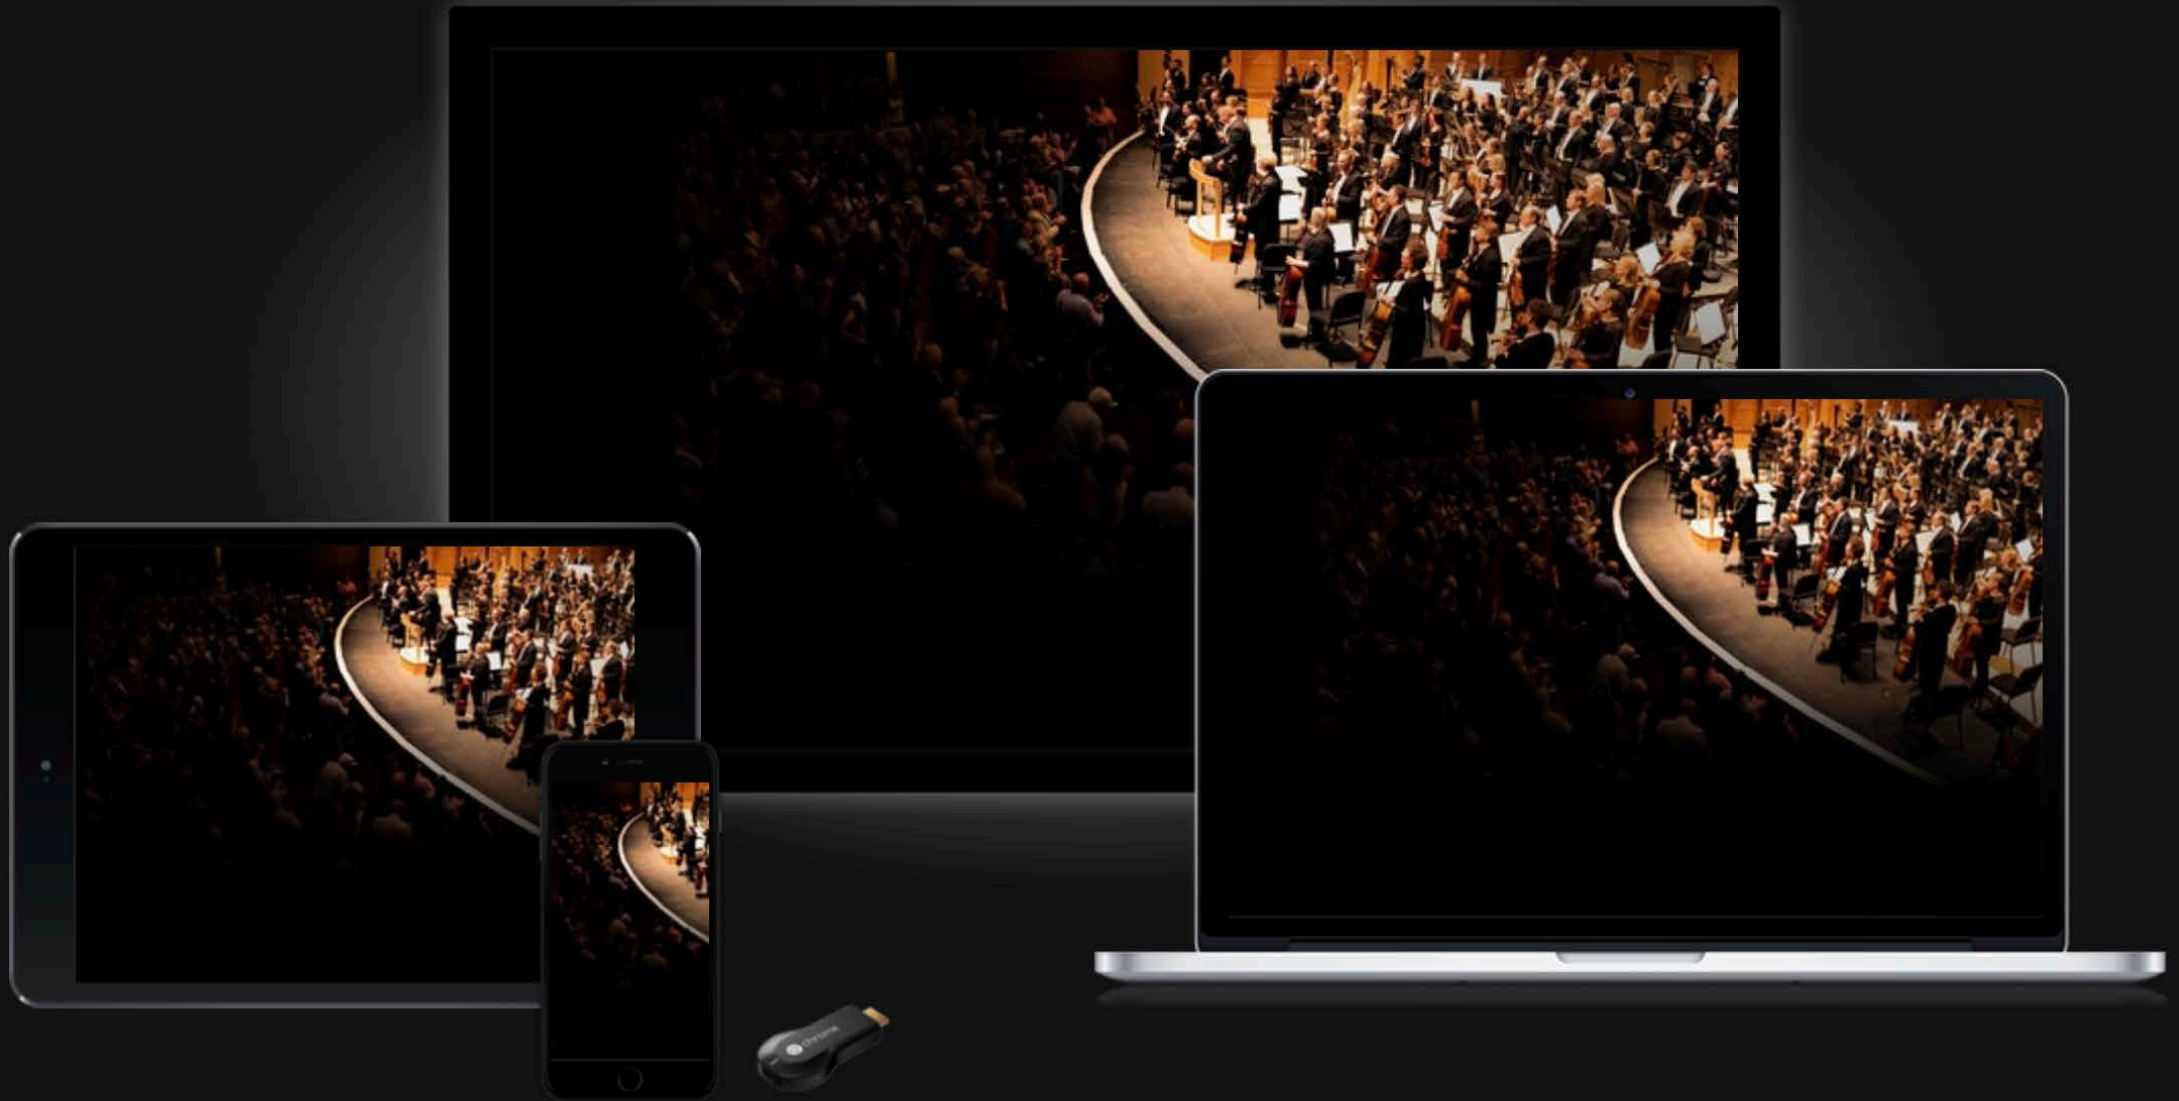

Watch from anywhere

Your favorite PSO concerts and videos, available wherever you want.