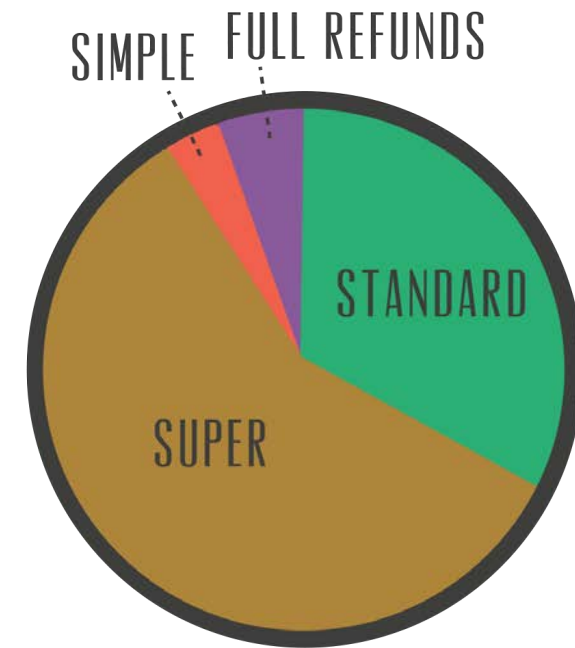

Plus many exclusive online perks!

STANDARD PASSPORT

Save your seats for half the price!

Access to select Passport digital concerts

Priority seating for Socially Distanced Concerts

SIMPLE PASSPORT

Just \$70 a year!

Access to select Passport digital concerts

You do not save your seats

PSO PASSPORT

Your Gateway to Great Music!

PASSPORT PERFORMANCE TO DATE:

- Total Passport Revenue: **\$477,931.80**
- **188%** to \$255,000 Scenario B Goal
- Number of Passport Households: **1088**
- Renewed 2020-21 Subscriber Passport Conversion Rate: **90.8%**
- Unrenewed 2020-21 Subscriber Passport Conversion Rate: **30.5%**