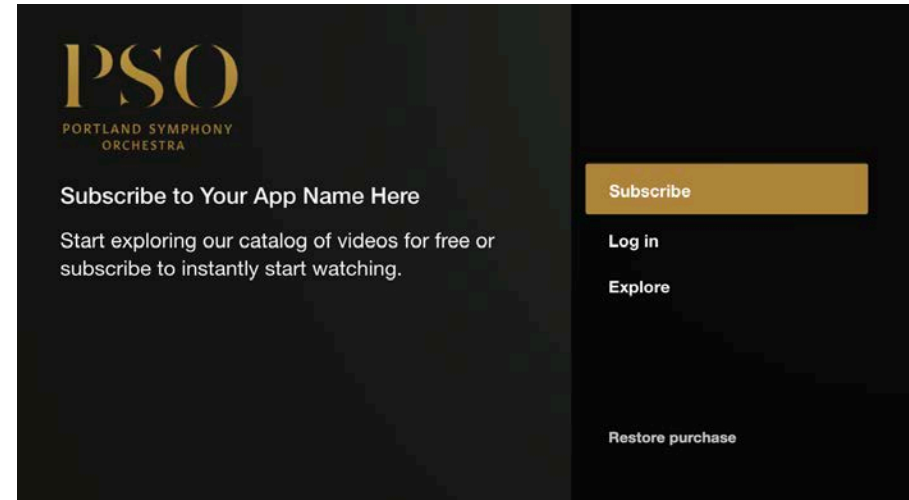

Other (*\$10 minimum*) This field allows patrons to pay whatever they want over \$10.

Watch from anywhere

Your favorite PSO concerts and videos, available wherever you want.

PSO DIGITAL CONCERTS

Selling Single Tickets in the 2020-21 Season

WHERE TO WATCH:

ON YOUR COMPUTER*

available late September

- Our Portland Symphony TV web platform

PHONE & TV

available mid-to-late November

- Portland Symphony TV phone apps (iOS, Android)
- Portland Symphony TV apps (Apple TV, Amazon Fire TV, Android TV, Roku)

**as well as phone via web platform and Smart TV if you having Airplay or Chromecast capabilities*

This app is available only on the App Store for iPhone, iPad, and Apple TV.

Portland Symphony Orchestra 4+